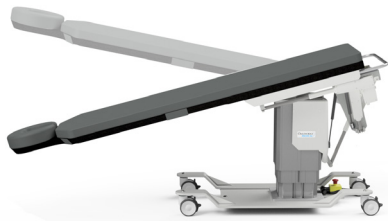

Oakworks Imaging Tables • Motions At-A-Glance

Trendelenburg Tilt

Longitudinal Travel

Lateral Tilt

Lateral Travel

Table Type	Height Range *without pad	Weight Rating	Trendelenburg Tilt	Longitudinal Travel	Lateral Tilt	Lateral Travel
CFPM100	22"-40" (56-102cm)	500lbs	n/a	n/a	n/a	n/a
CFPM200	25"-43" (64-109cm)	500lbs	n/a	n/a	±15°	n/a
CFPM201	25"-42" (64-107cm)	500lbs	+15°/-11°	n/a	n/a	n/a
CFPM300	26"-43" (66-109cm)	500lbs	+15°/-11°	n/a	±15°	n/a
CFPM301	25"-43" (64-109cm)	500lbs	+15°/-11°	10" (25cm)	n/a	n/a
CFPMB301	26-44" (66-112cm)	750lbs	+15°/-11°	10" (25cm)	n/a	n/a
CFPM302	25"-43" (64-109cm)	500lbs	n/a	10" (25cm)	±15°	n/a
CFPM400	26"-43" (66-109cm)	500lbs	+15°/-11°	10" (25cm)	±15°	n/a
CFPM401	26"-44" (66-112cm)	500lbs	+15°/-11°	10" (25cm)	n/a	8" (20cm) ±4"
DTPM300	24"-40" (61-102cm)	450lbs	+14°/-14°	23" (58cm) (manual)	n/a	n/a

Table Top Specifications - 56" Metal Free Imaging Space