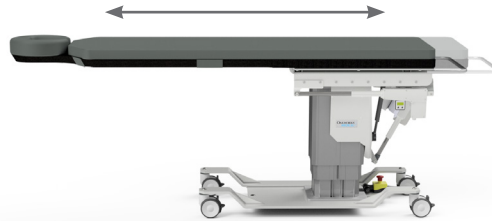

Oakworks Imaging Tables • Motions At-A-Glance

Trendelenburg Tilt

Longitudinal Travel

Lateral Tilt

Lateral Travel

Table Type	Height Range *without pad	Weight Rating	Trendelenburg Tilt	Longitudinal Travel	Lateral Tilt	Lateral Travel
CFPM100	22"-40" (56-102cm)	500lbs	n/a	n/a	n/a	n/a
CFPM200	25"-43" (64-109cm)	500lbs	n/a	n/a	±15°	n/a
CFPM201	25"-42" (64-107cm)	500lbs	+15°/-11°	n/a	n/a	n/a
CFPM300	26"-43" (66-109cm)	500lbs	+15°/-11°	n/a	±15°	n/a
CFPM301	25"-43" (64-109cm)	500lbs	+15°/-11°	10" (25cm)	n/a	n/a
CFPMB301	26-44" (66-112cm)	750lbs	+15°/-11°	10" (25cm)	n/a	n/a
CFPM302	25"-43" (64-109cm)	500lbs	n/a	10" (25cm)	±15°	n/a
CFPM400	26"-43" (66-109cm)	500lbs	+15°/-11°	10" (25cm)	±15°	n/a
CFPM401	26"-44" (66-112cm)	500lbs	+15°/-11°	10" (25cm)	n/a	8" (20cm) ±4"
DTPM300	24"-40" (61-102cm)	450lbs	+14°/-14°	23" (58cm) (manual)	n/a	n/a

Table Top Specifications - 56" Metal Free Imaging Space