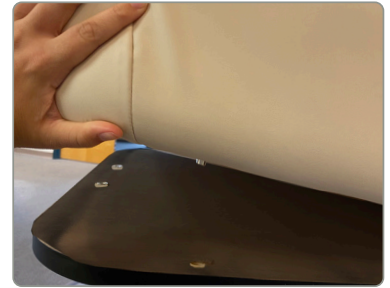

SoVi VIBROACOUSTIC SYSTEM

(OPTIONAL)

SoVi provides stereo sound with or without headphones and 8 powerful transducers bathe the body in soothing vibrations.

Fuzion

HEATED TOP
(OPTIONAL)

The same system we use on our top of the line spa tables, our system radiates an even heat over the entire body.