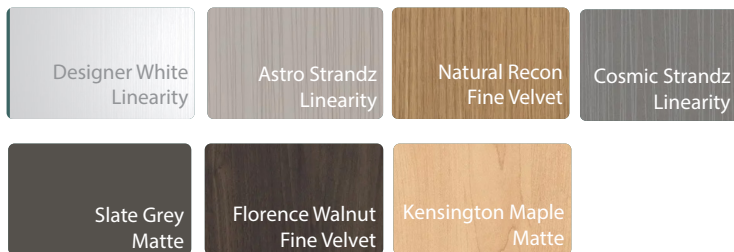

Curva Lounger with SoVi
Vibroacoustic System

RELAXATION

STRESS
MANAGEMENT

ENHANCE

Inputs:

- Hardwired
- USB multiple formats
- SD and MicroSD cards
- External Outlets

Outputs:

- 8 powerful vibratory elements
- Imbedded stereo speakers
- Headphones (not included)
- All individually controllable

LAMINATE COLORS

TERRATOUGH FABRIC COLORS

Meets the requirements of ISO 10993-1:2009 Biological Evaluation of Medical Tables & passes testing for Cytotoxicity, Skin Irritation & Sensitization as well as CA TB117 Fire Retardance testing. Please refer to the product cleaning instructions for a list of approved cleaners and disinfectants.