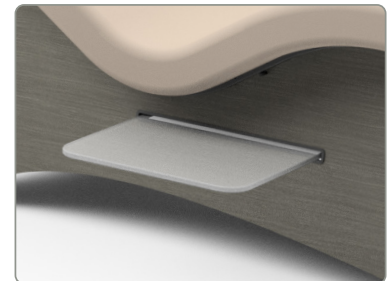

SoVi VIBROACOUSTIC SYSTEM

(OPTIONAL)

SoVi provides stereo sound with or without headphones and 8 powerful transducers bathe the body in soothing vibrations.

Fuzion

HEATED TOP
(OPTIONAL)

The same system we use on our top of the line spa tables, our system radiates an even heat over the entire body.

SLIDING SHELF

(OPTIONAL)

Designed to be stored out of the way or pulled out to either side, this acrylic shelf is easy to clean.

COLORED LED LIGHTING

(OPTIONAL)

A wide range of colors and patterns are available and are accentuated by the optional shelf.