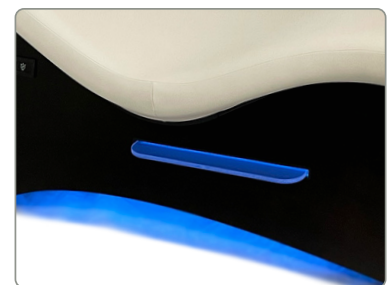

The **Curva Lounger** creates the perfect balance between comfort and sociability. The NASA inspired curve and tilt creates an incredibly comfortable position that is enhanced by our cloud soft 4" AeroCel padding system.

SoVi VIBROACOUSTIC SYSTEM

(OPTIONAL)

SoVi provides stereo sound with or without headphones and 8 powerful transducers bathe the body in soothing vibrations.

Fuzion

HEATED TOP
(OPTIONAL)

The same system we use on our top of the line spa tables, our system radiates an even heat over the entire body.

SLIDING SHELF

(OPTIONAL)

Designed to be stored out of the way or pulled out to either side, this acrylic shelf is easy to clean.

COLORED LED LIGHTING

(OPTIONAL)

A wide range of colors and patterns are available and are accentuated by the optional shelf.