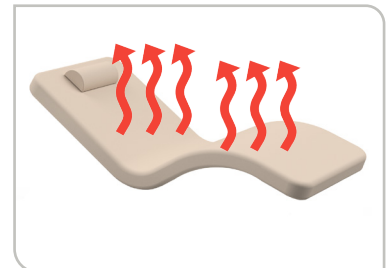

SoVi VIBROACOUSTIC SYSTEM

(OPTIONAL)

SoVi provides stereo sound with or without headphones and 8 powerful transducers bathe the body in soothing vibrations.

Fuzion

HEATED TOP
(OPTIONAL)

The same system we use on our top of the line spa tables, our system radiates an even heat over the entire body.

SLIDING SHELF

(OPTIONAL)

Designed to be stored out of the way or pulled out to either side, this acrylic shelf is easy to clean.

COLORED LED LIGHTING

(OPTIONAL)

A wide range of colors and patterns are available and are accentuated by the optional shelf.