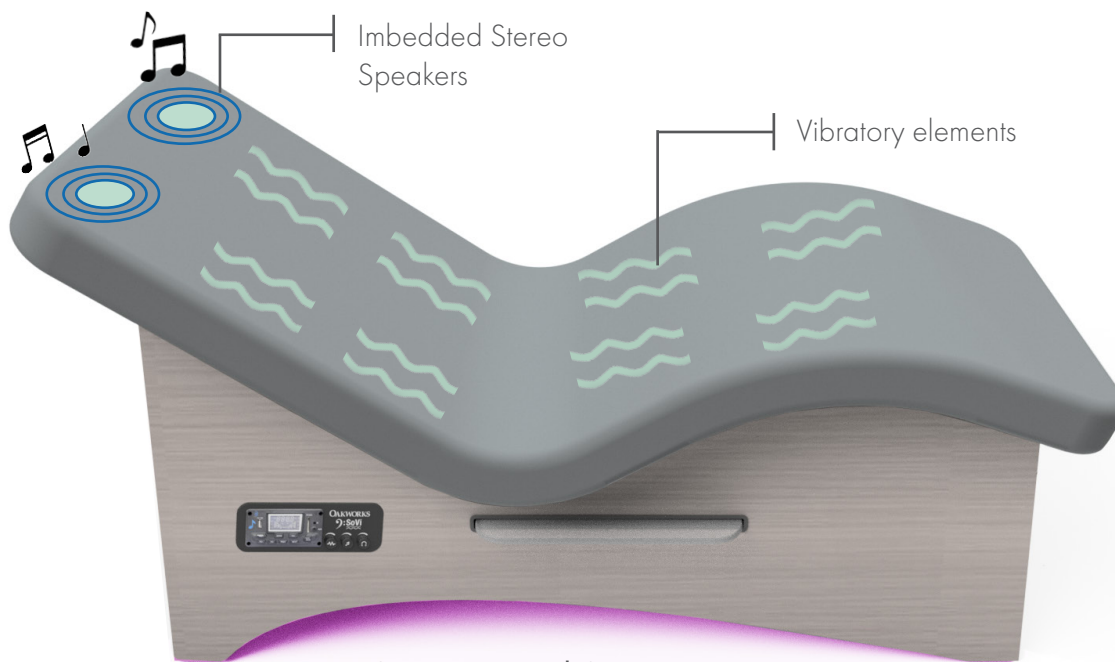

The **Curva Lounger** creates the perfect balance between comfort and sociability. The NASA inspired curve and tilt creates an incredibly comfortable position that is enhanced by our cloud soft 4" AeroCel padding system.

SoVi gives you the flexibility to deliver different types of services: You can have healing vibrations or add soothing auditory through the built in speakers or high quality sound through headphones for advanced therapeutic modalities.

Curva Lounger with SoVi
Vibroacoustic System

RELAXATION

STRESS
MANAGEMENT

ENHANCE

Inputs:

- Hardwired
- USB multiple formats
- SD and MicroSD cards
- External Outlets

Outputs:

- 8 powerful vibratory elements
- Imbedded stereo speakers
- Headphones (not included)
- All individually controllable

SoVi VIBROACOUSTIC SYSTEM

(OPTIONAL)

SoVi provides stereo sound with or without headphones and 8 powerful transducers bathe the body in soothing vibrations.

Fuzion

HEATED TOP
(OPTIONAL)

The same system we use on our top of the line spa tables, our system radiates an even heat over the entire body.