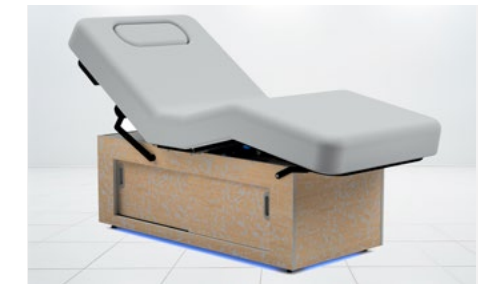

CLODAGH PREMA