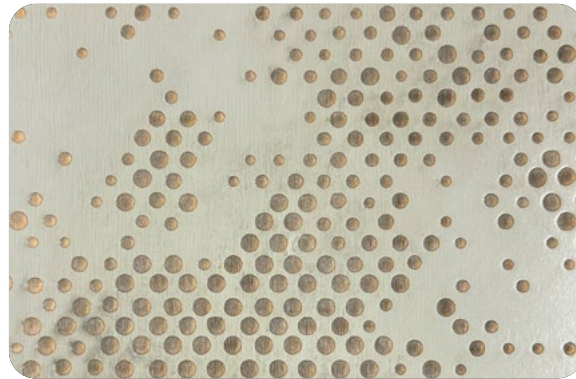

Grey Canopy

TERRATOUGH™ FABRIC

Meets the requirements of ISO 10993-1:2009 Biological Evaluation of Medical Tables & passes testing for Cytotoxicity, Skin Irritation & Sensitization as well as CA TB1 17 fire Retardance testing. Please refer to the product cleaning instructions for a list of approved cleaners and disinfectants.

ULTRALEATHER™ FABRIC

Ultraleather is the epitome of classic luxury. This leading performance fabric is highlighted by ultimate durability, a natural grain appearance, and an extensive color palette.