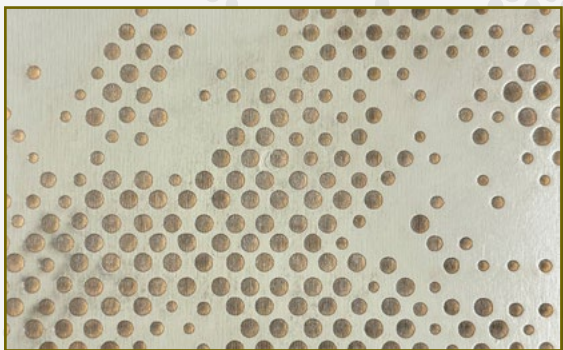

Experience ultimate relaxation with the Clodagh-designed Lounger. Its plush, comfortable top ensures relaxation, while the base boasts a unique engraved "Canopy" pattern, blending sophistication, beauty and nature inspired charm.

LOUNGER

canopy