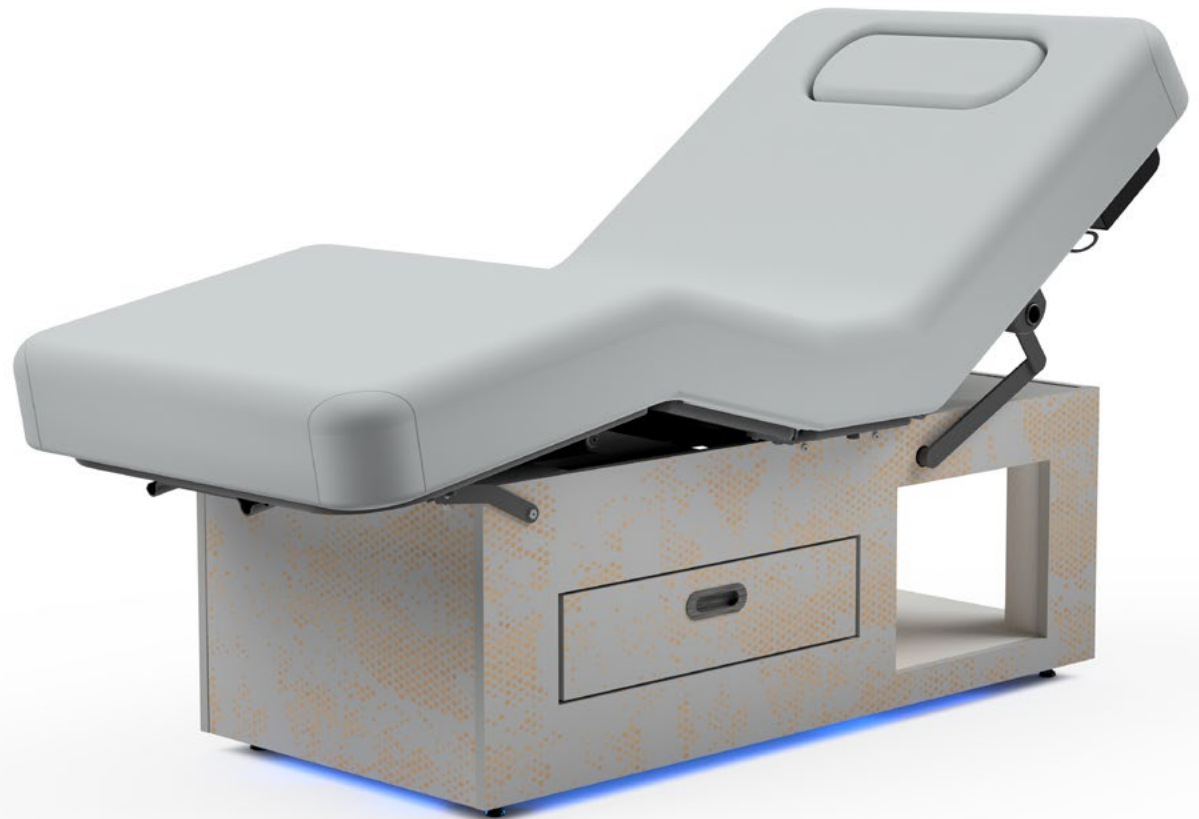

The Clodagh Prema Table, featuring a sophisticated “Canopy” rustic bling pattern. This unique engraving process brings a serene, nature-inspired aesthetic to your spa, enhancing every relaxation moment with unparalleled elegance and timeless beauty.

PREMA
canopy