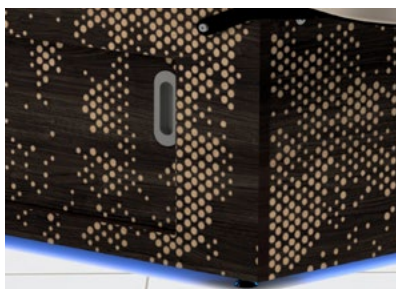

CLODAGH PREMA