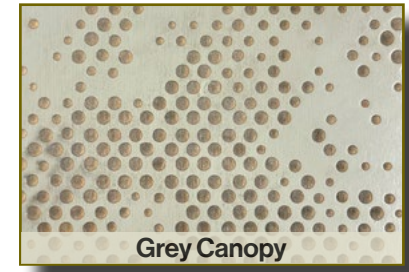

LOUNGER

canopy

CLODAGH LOUNGER

Walnut Leaf & Shade

Grey Leaves & Shade

Walnut Canopy

Grey Canopy

The tables feature our exclusive engraving process, creating intricate patterns that exude elegance and sophistication. Each table transforms into a stunning work of art, blending beauty and nature-inspired charm seamlessly. This meticulous craftsmanship adds a distinctive touch, elevating the aesthetic of any spa environment.