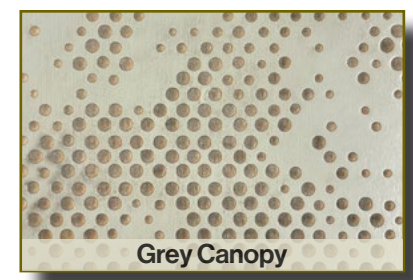

The tables feature our exclusive engraving process, creating intricate patterns that exude elegance and sophistication. Each table transforms into a stunning work of art, blending beauty and nature-inspired charm seamlessly. This meticulous craftsmanship adds a distinctive touch, elevating the aesthetic of any spa environment.

Top Flat, Electric Backrest, Electric Salon	Width 29", 31", 33"	Height Range 22.5" - 32.5" (with 4" AeroCel™ padding)	Length 73"
Padding AeroCel™	Upholstery Premium, PVC free Terra Touch, or Ultra-Leather	Finish Engraved satin-sheen wood	Table Weight 190 lbs. (86.2 kg)
Lift System Electric, non-tilting	Warranty 3 years parts, 2 years labor	Table certified UL 962 safety standard	Weight Capacity 500lbs.

The Clodagh Prema table features a luxurious finish, ideal for modern spas, it combines high-end quality with affordability. Fully customizable, the Prema allows you to create a bespoke design with options like natural wood cabinet styles and ambient LED lighting, ensuring a personalized and serene experience for every client.

- Table certified to UL 962 safety standard
- Removable and replaceable top pad
- Best in class Massage Therapist and Esthetician Ergonomics
- Hand control with 2 memory positions and foot control
- Standard LED lighting
- Made in USA

Options

- Integrated Heated Top
- ABC (Adjustable Breast Comfort) System
- SoVi Vibroacoustic System
- Standard LED lighting
- Cabinet Styles

Accessories

- Boiance Face Rest
- Boiance Shelf Support
- Adjustable Side Armrest (not available on Flat Top)
- QuickLock Face rest